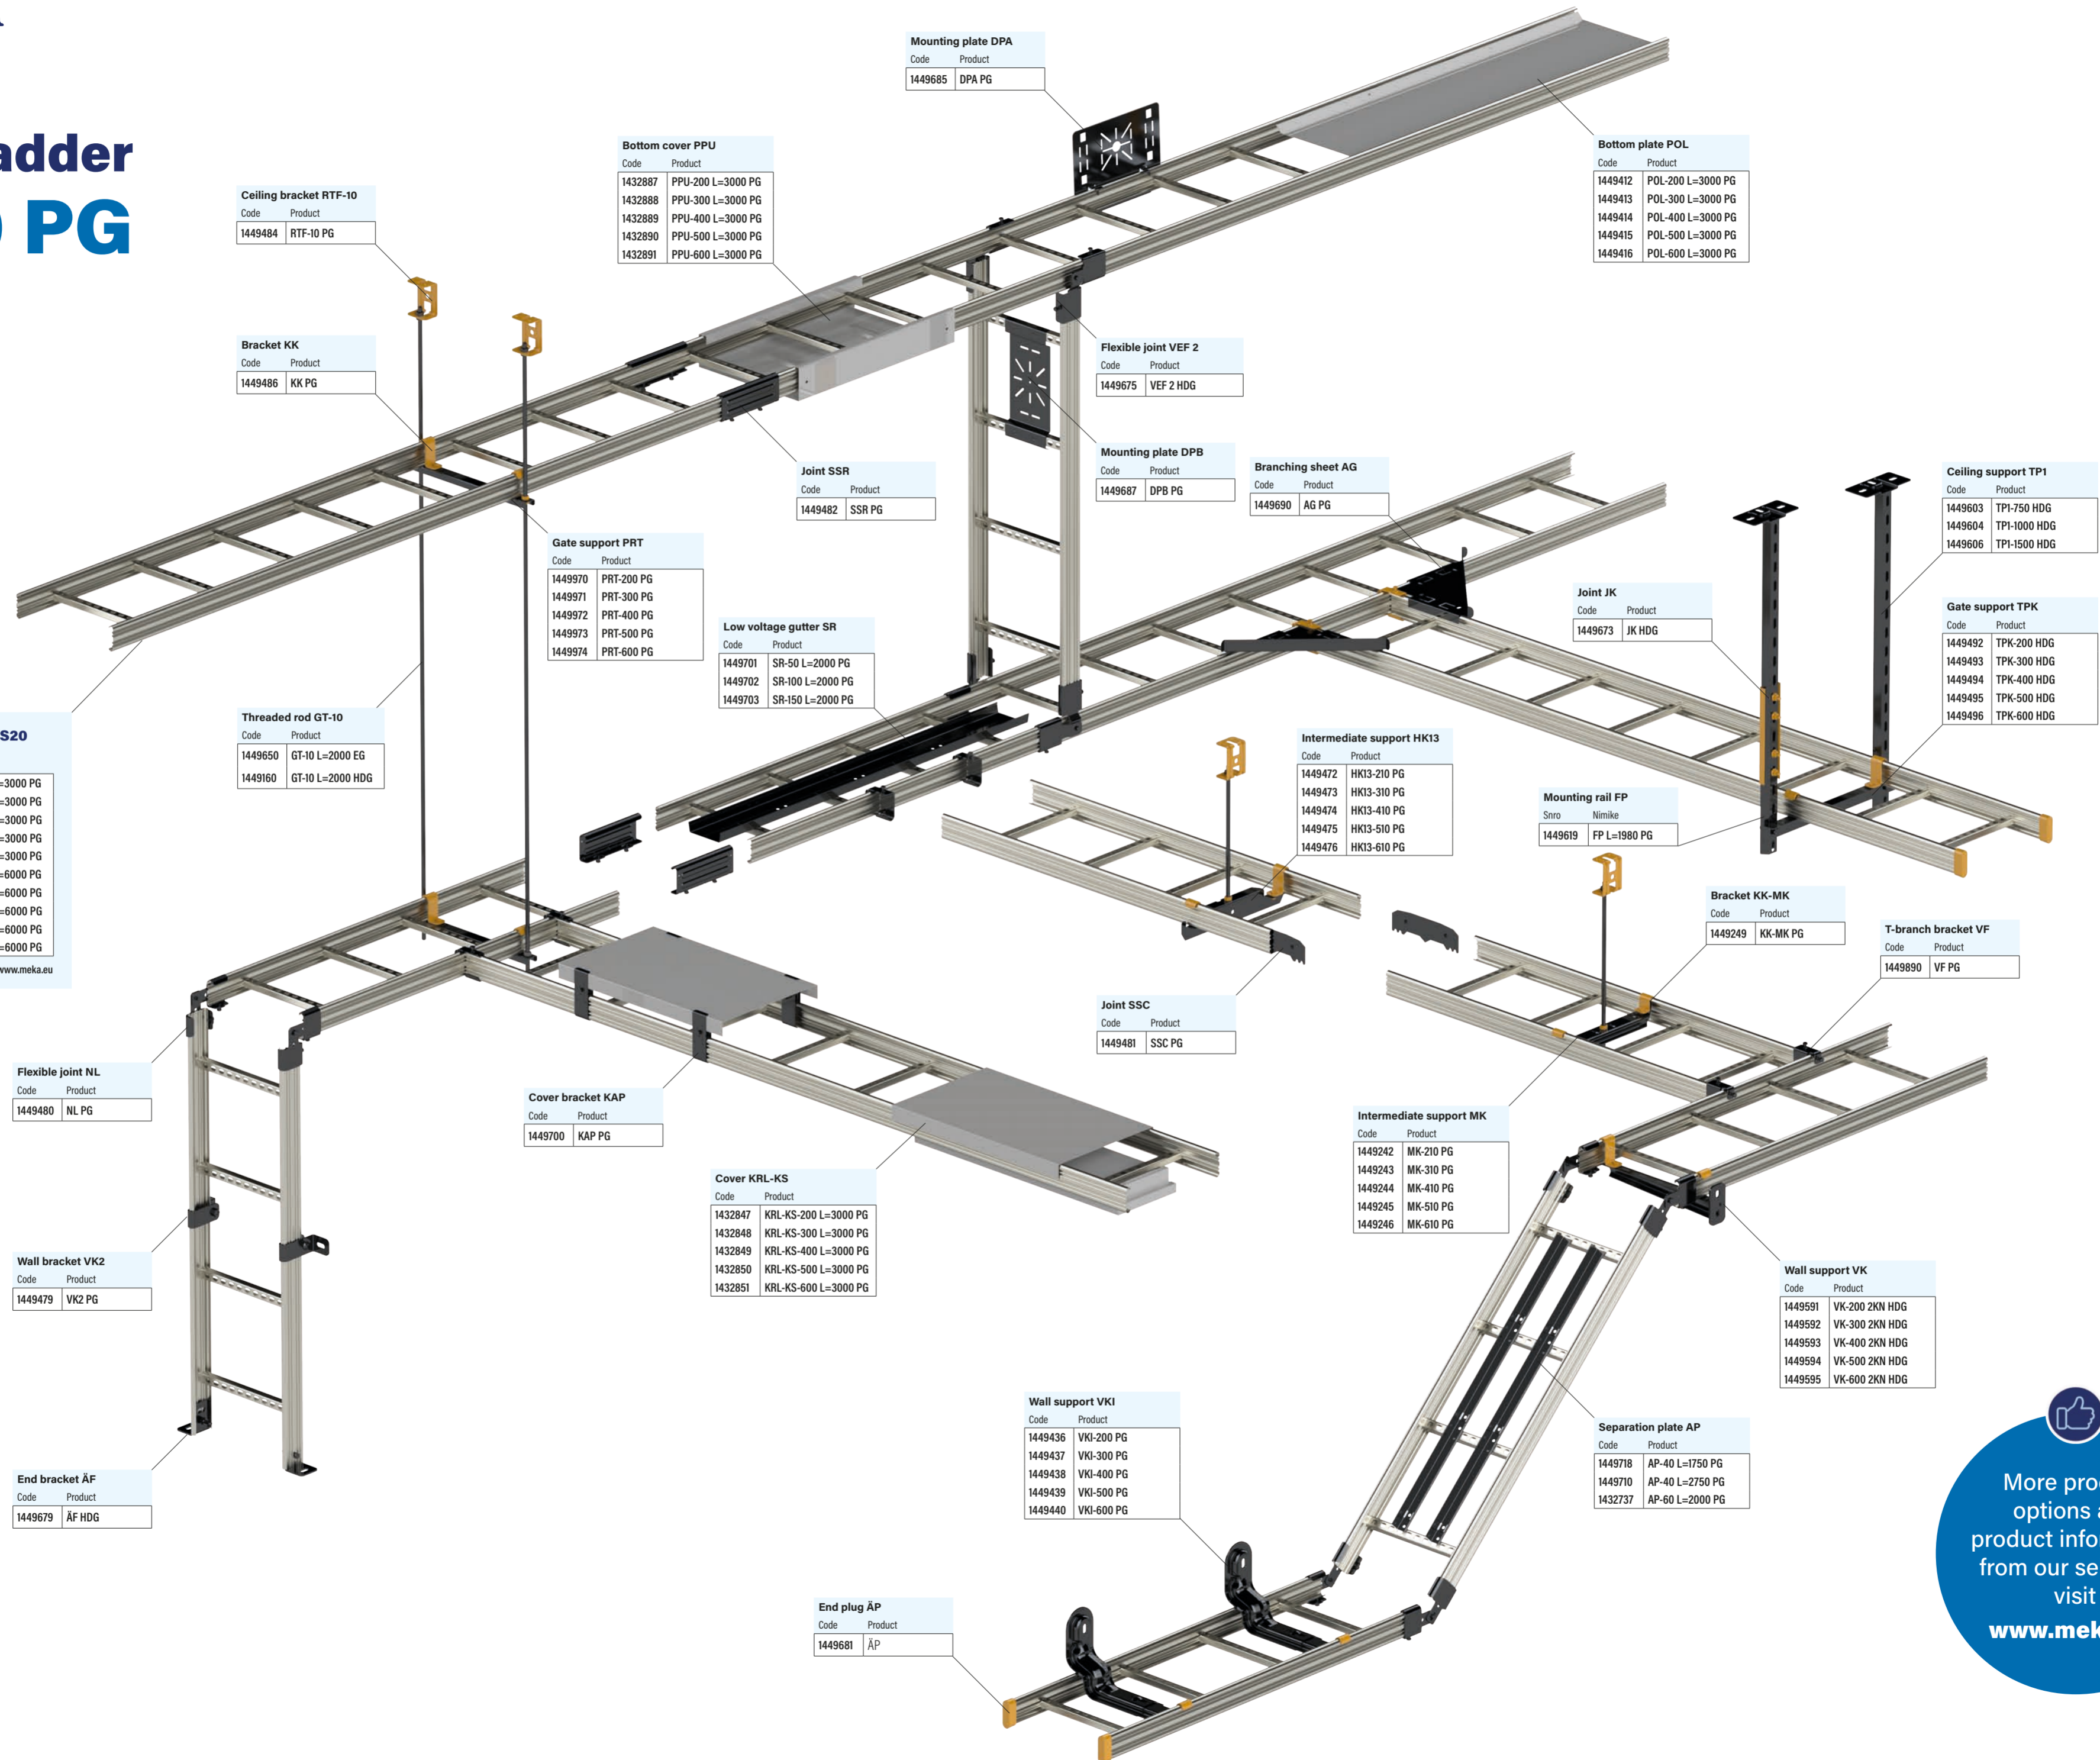

Cable ladder KS20 PG

More product options and product information from our sellers or visit www.meka.eu.