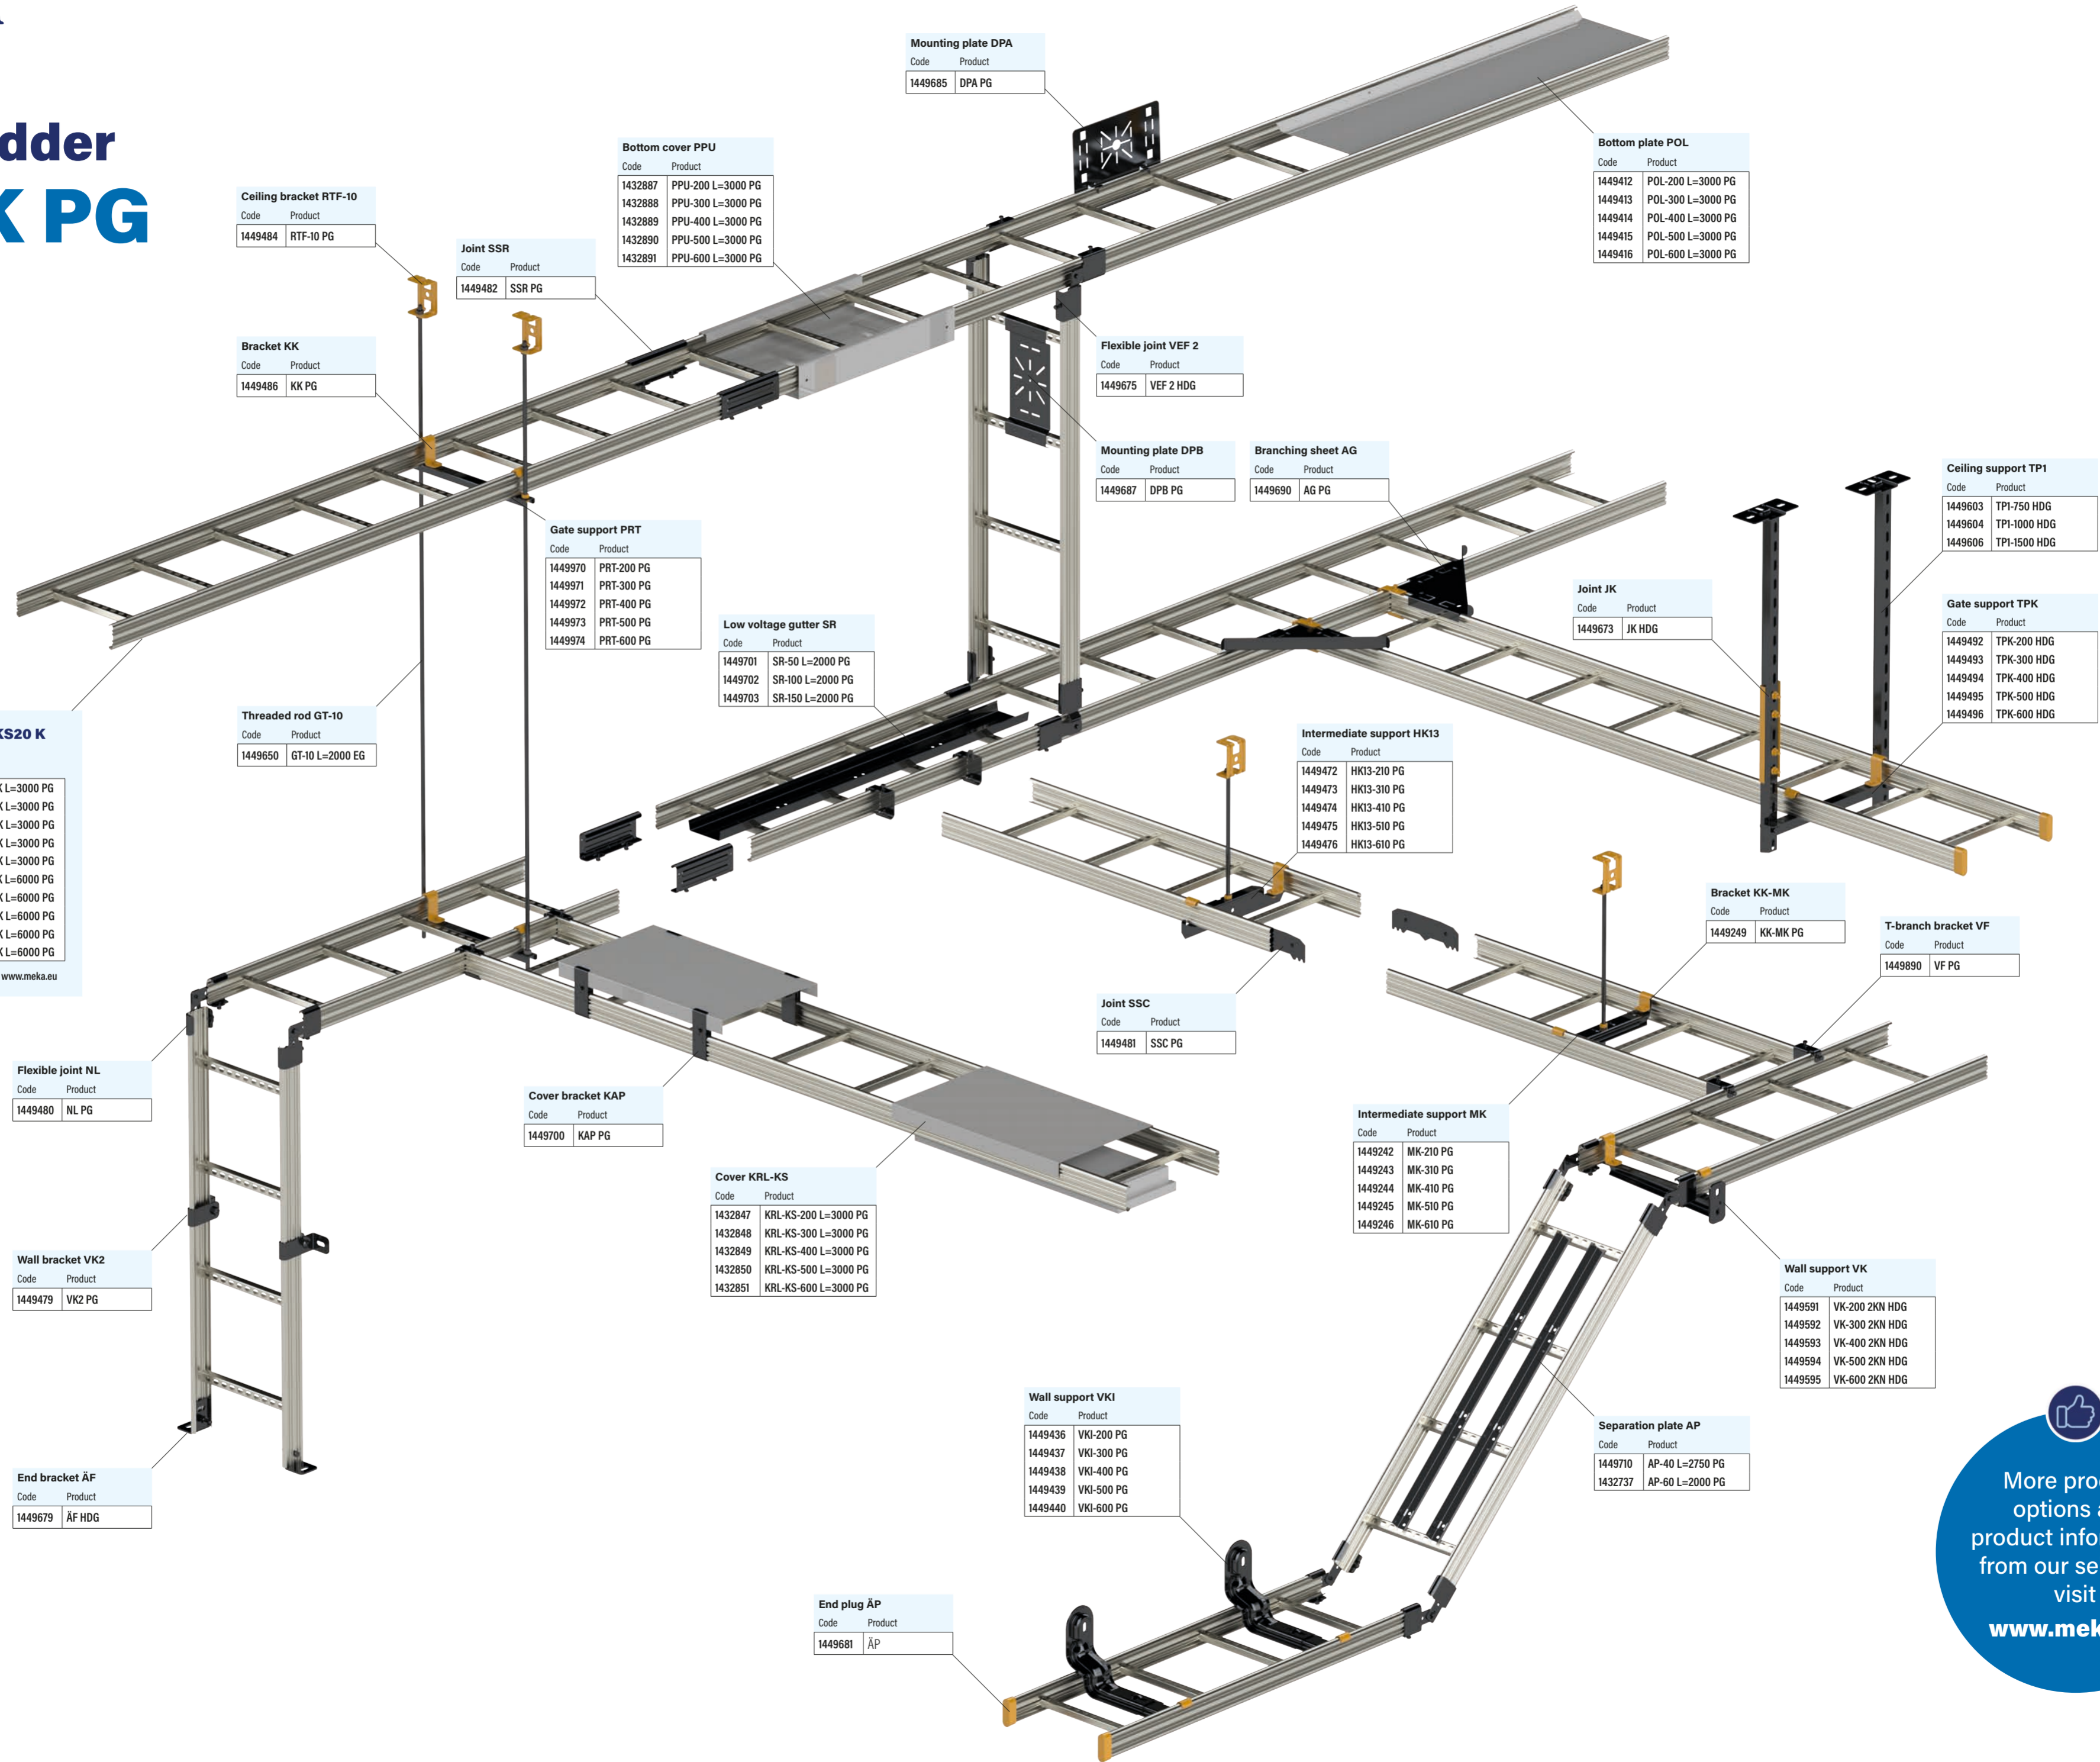

Cable ladder KS20 K PG

Ceiling bracket RTF-10

Code	Product
1449484	RTF-10 PG

Bracket KK

Code	Product
1449486	KK PG

Joint SSR

Code	Product
1449482	SSR PG

Bottom cover PPU

Code	Product
1432887	PPU-200 L=3000 PG
1432888	PPU-300 L=3000 PG
1432889	PPU-400 L=3000 PG
1432890	PPU-500 L=3000 PG
1432891	PPU-600 L=3000 PG

Mounting plate DPA

Code	Product
1449685	DPA PG

Bottom plate POL

Code	Product
1449412	POL-200 L=3000 PG
1449413	POL-300 L=3000 PG
1449414	POL-400 L=3000 PG
1449415	POL-500 L=3000 PG
1449416	POL-600 L=3000 PG

Flexible joint VEF 2

Code	Product
1449675	VEF 2 HDG

Mounting plate DPB

Code	Product
1449701	SR-50 L=2000 PG
1449702	SR-100 L=2000 PG
1449703	SR-150 L=2000 PG

Joint JK

Code	Product
1449673	JK HDG

Ceiling support TP1

Code	Product
1449603	TP1-750 HDG
1449604	TP1-1000 HDG
1449606	TP1-1500 HDG